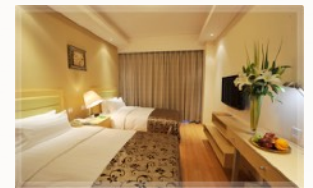

4 star on-campus hotel